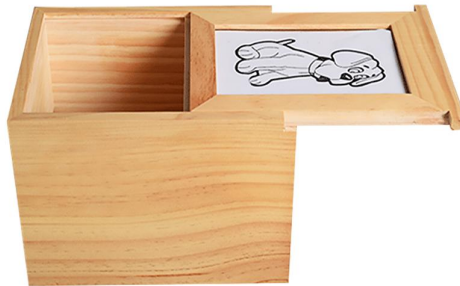

# PET TOMBSTONE

**Pet Tombstone** is made of polyresin or pine wood that are 100% UV resistant and weatherproof. A pet memorial tombstone is a great way to keep your pet's memory alive, and a perfect solution for memorializing your beloved pet.

**PT-6005**  
**Size:** 11X7.5inches  
 other customized sizes.

**PT-6007**  
**Size:** 14X10.5X10cm  
 other customized sizes.

**PT-6008**  
**Size:** 19.5X19.5cm  
 other customized sizes.

**PT-6009**  
Size: 11X8inches  
other customized sizes.

**PT-6012**  
Size: 16X16X22cm  
other customized sizes.

**PT-6013**  
Size: 16X12X16.5cm  
other customized sizes.

**PT-6014**

**Size:** 20.5X12.5X31.5cm  
other customized sizes.

**HANGZHOU QUEENHE IMPORT & EXPORT CO.,LTD**