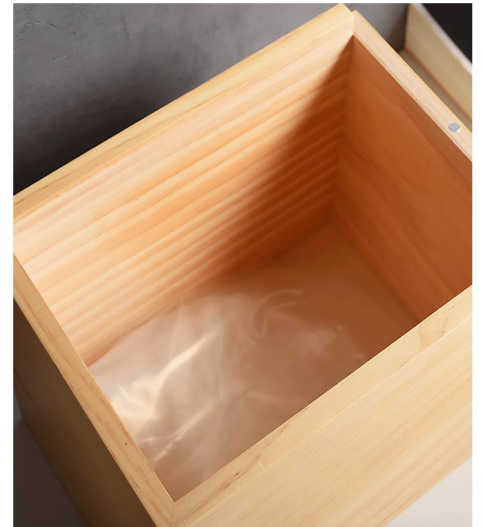

# PET TOMBSTONE

**Pet Tombstone** is made of polyresin or pine wood that are 100% UV resistant and weatherproof. A pet memorial tombstone is a great way to keep your pet's memory alive, and a perfect solution for memorializing your beloved pet.

**PT-6005**  
**Size:** 11X7.5inches  
 other customized sizes.

**PT-6007**  
**Size:** 14X10.5X10cm  
 other customized sizes.

**PT-6008**  
**Size:** 19.5X19.5cm  
 other customized sizes.

**PT-6009**  
Size: 11X8inches  
other customized sizes.

**PT-6012**  
Size: 16X16X22cm  
other customized sizes.

**PT-6013**  
Size: 16X12X16.5cm  
other customized sizes.

**PT-6014**

**Size:** 20.5X12.5X31.5cm  
other customized sizes.

**HANGZHOU QUEENHE IMPORT & EXPORT CO.,LTD**